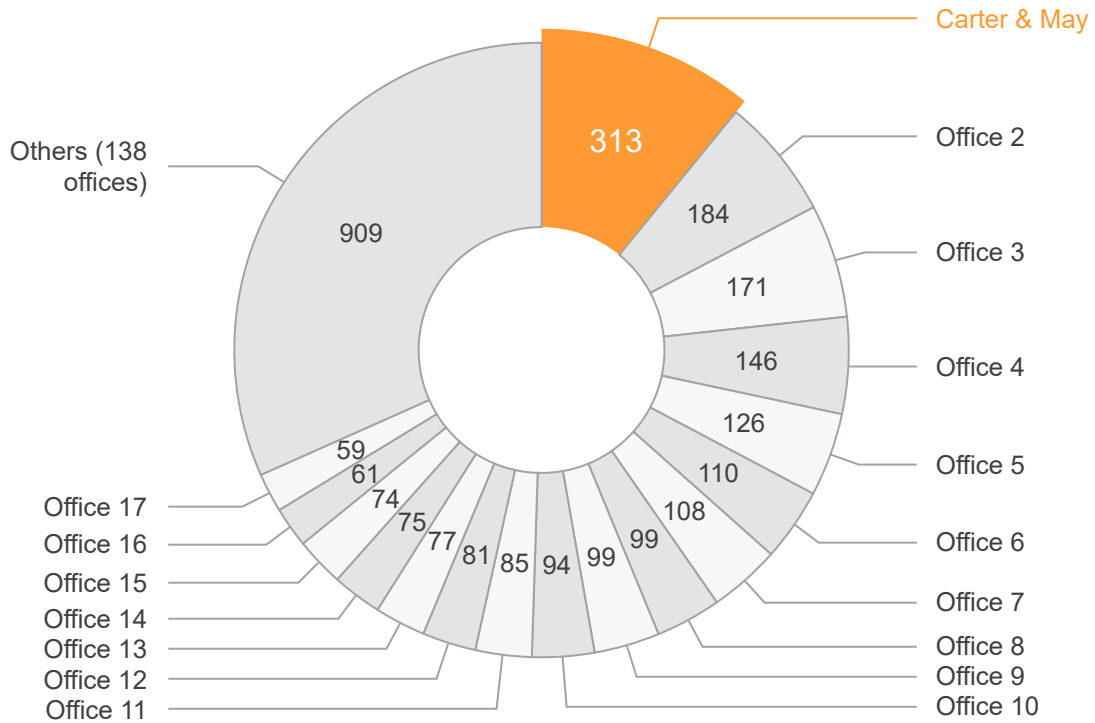

Carter & May
Salisbury

Sales agreed report

SP2 8 | SP2 0 | SP2 7 | SP2 9 | SP1 2 | SP1 1 | SP1 3 | SP4 7 | SP4 6 | SP4 9
 SP4 8 | SP4 0 | SP5 5 | SP5 2 | SP5 1 | SP5 3 | SP5 4 | SP3 6 | SP3 5 | SP3 4
 BA12 0 | SP6 2 | SP6 1 | SP6 3 | SN9 6

The information below is based on the following filters:

Date: 15/10/2020 - 14/10/2021

1st
 out of
155 offices

Carter & May
 Salisbury

87 Castle Street, Salisbury, SP1
 3SP

insights brought to you by

Data is derived purely from Rightmove.co.uk's internal statistics and advertisers on 15/10/2021, may be subject to specific geography or search criteria and is provided 'as is' for general interest only. Rightmove makes no warranty as to the data's suitability for any purpose and accepts no liability for any action or inaction taken as a consequence of its use. For a full list of all competing agents contact marketing@rightmove.co.uk.